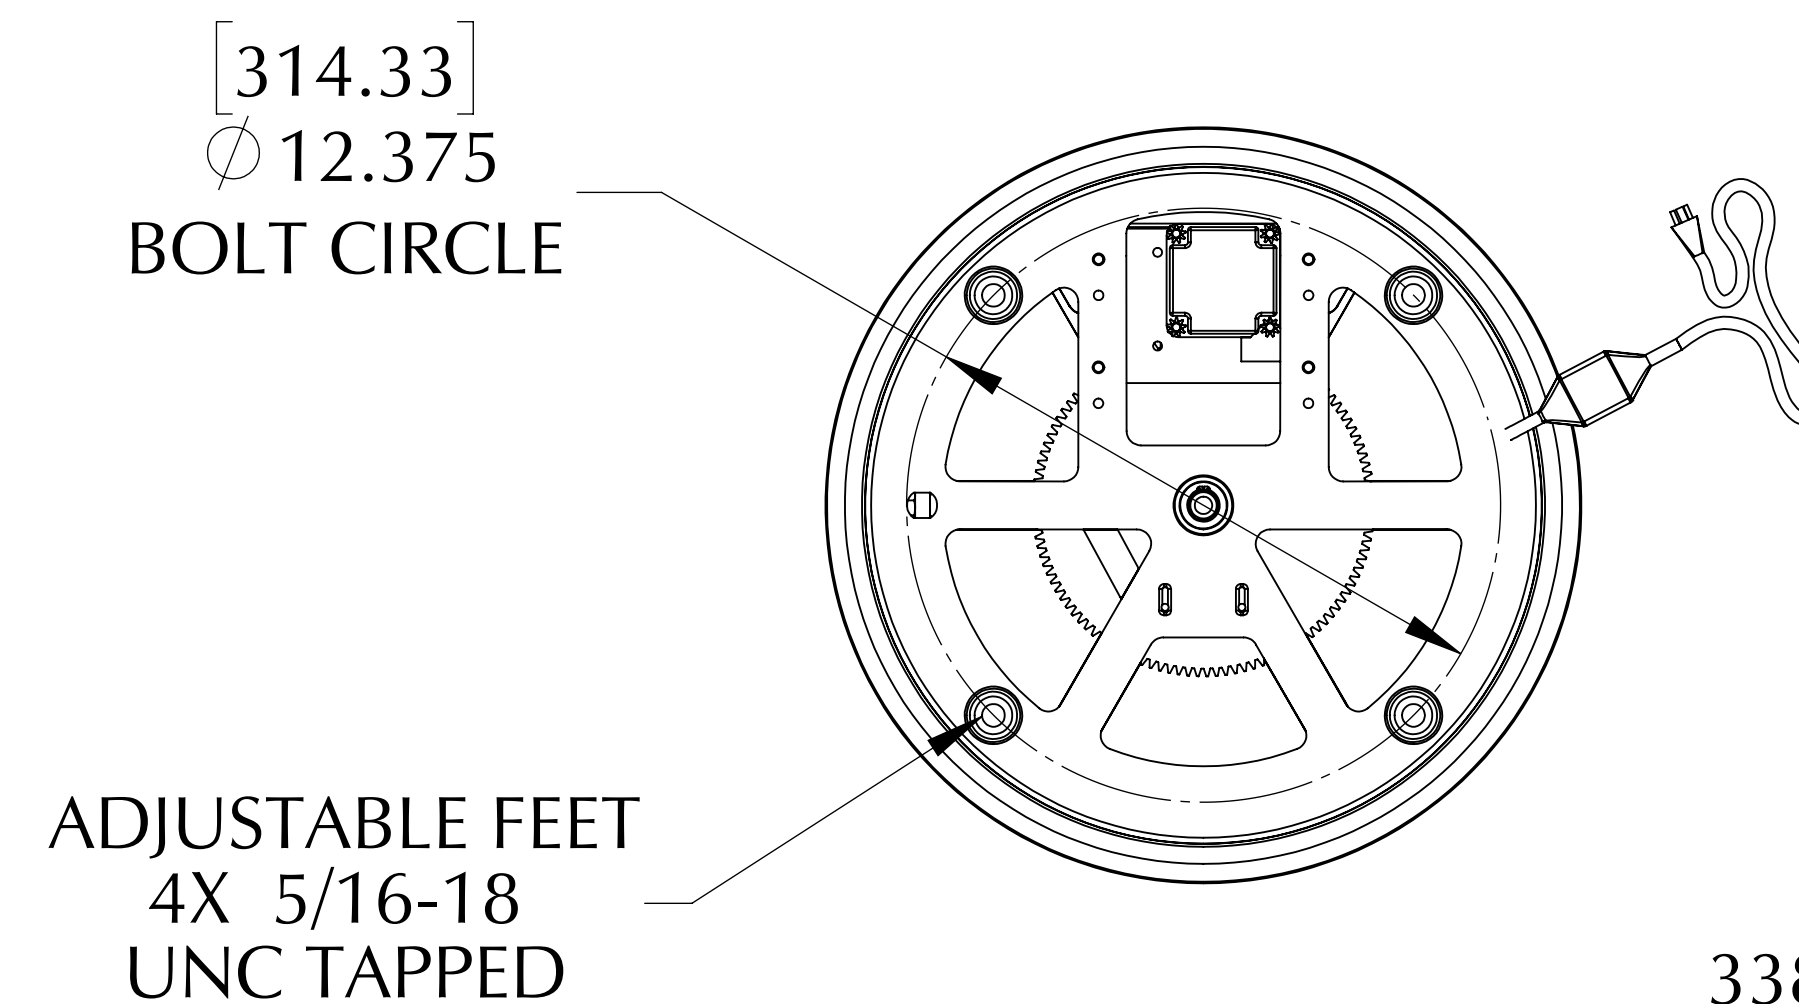

IR-600 Less Collector Ring

Part Number: 156006 021HD

Even with the exact same outside dimensions, the IR-600 turntables are a step up from the IR-300. It's what's on the inside that counts! Additional support bearings combined with a robust spur gear drive allow the IR-600 to easily rotate large displays weighing up to 600 lbs.

Hanging Weight Capacity.....none
 Compressive Weight Capacity.....600 lbs [272.2 kg]
 Max Display Size.....6' x 6' [1.8m x 1.8m]
 Standard RPM.....2
 Torque Output @ 2 RPM.....45 in-lbs [5.1 Nm]
 Motor Draw.....0.1A (12 watts)
 Safety Clutch.....Standard Feature
 Shipping Weight.....23 lbs [10.4 kg]