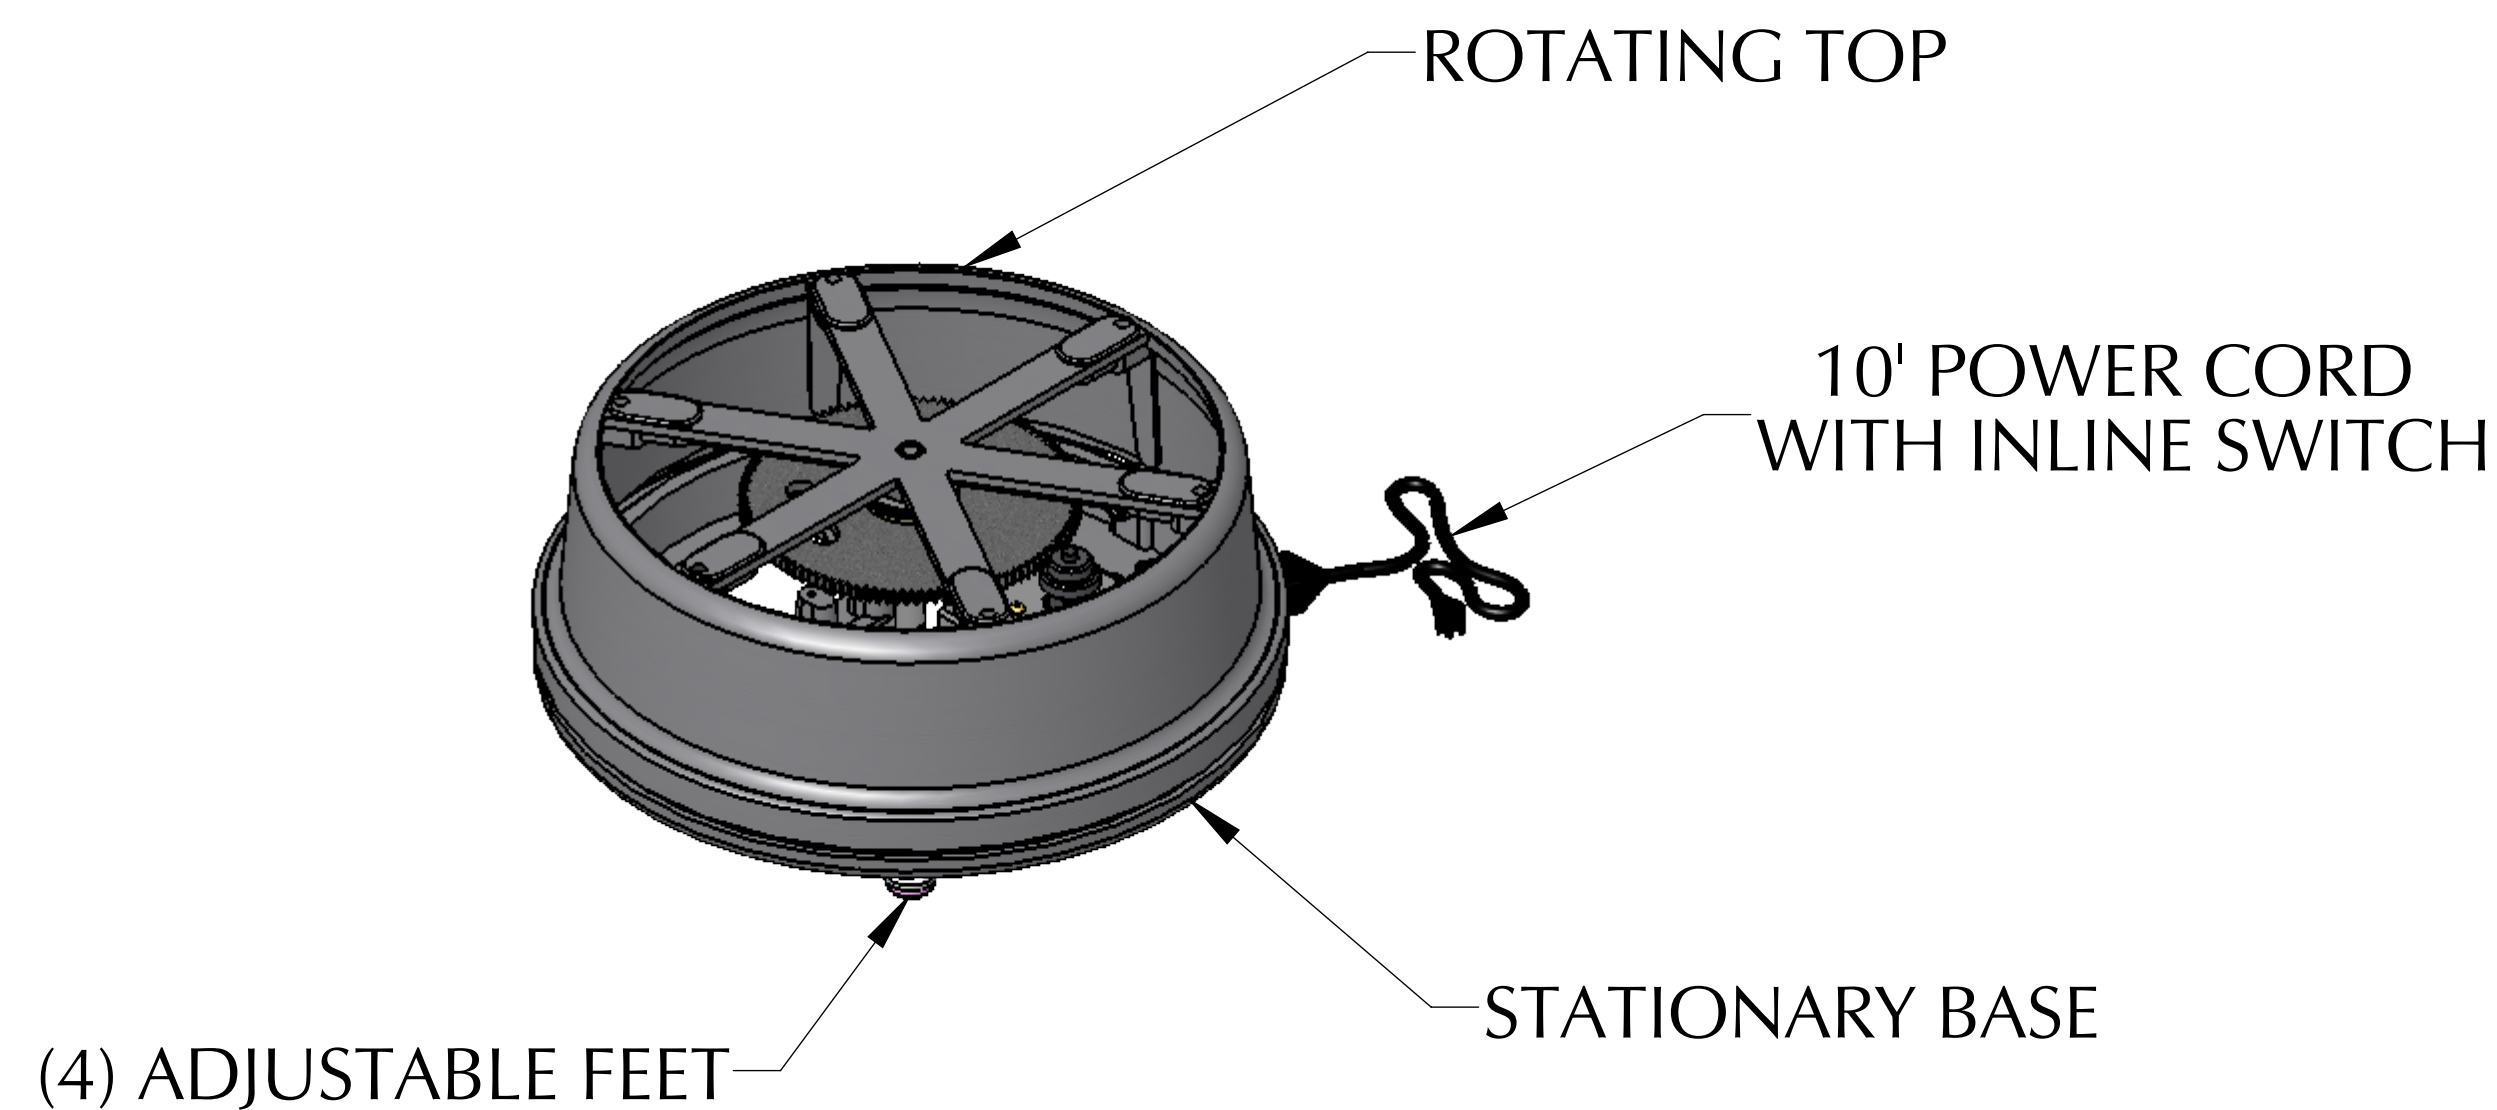

IR-600 Less Collector Ring

Part Number: 156006 021HD

Even with the exact same outside dimensions, the IR-600 turntables are a step up from the IR-300. It's what's on the inside that counts! Additional support bearings combined with a robust spur gear drive allow the IR-600 to easily rotate large displays weighing up to 600 lbs.

Hanging Weight Capacity.....none
 Compressive Weight Capacity.....600 lbs [272.2 kg]
 Max Display Size.....6' x 6' [1.8m x 1.8m]
 Standard RPM.....2
 Torque Output @ 2 RPM.....45 in-lbs [5.1 Nm]
 Motor Draw.....0.1A (12 watts)
 Safety Clutch.....Standard Feature
 Shipping Weight.....23 lbs [10.4 kg]