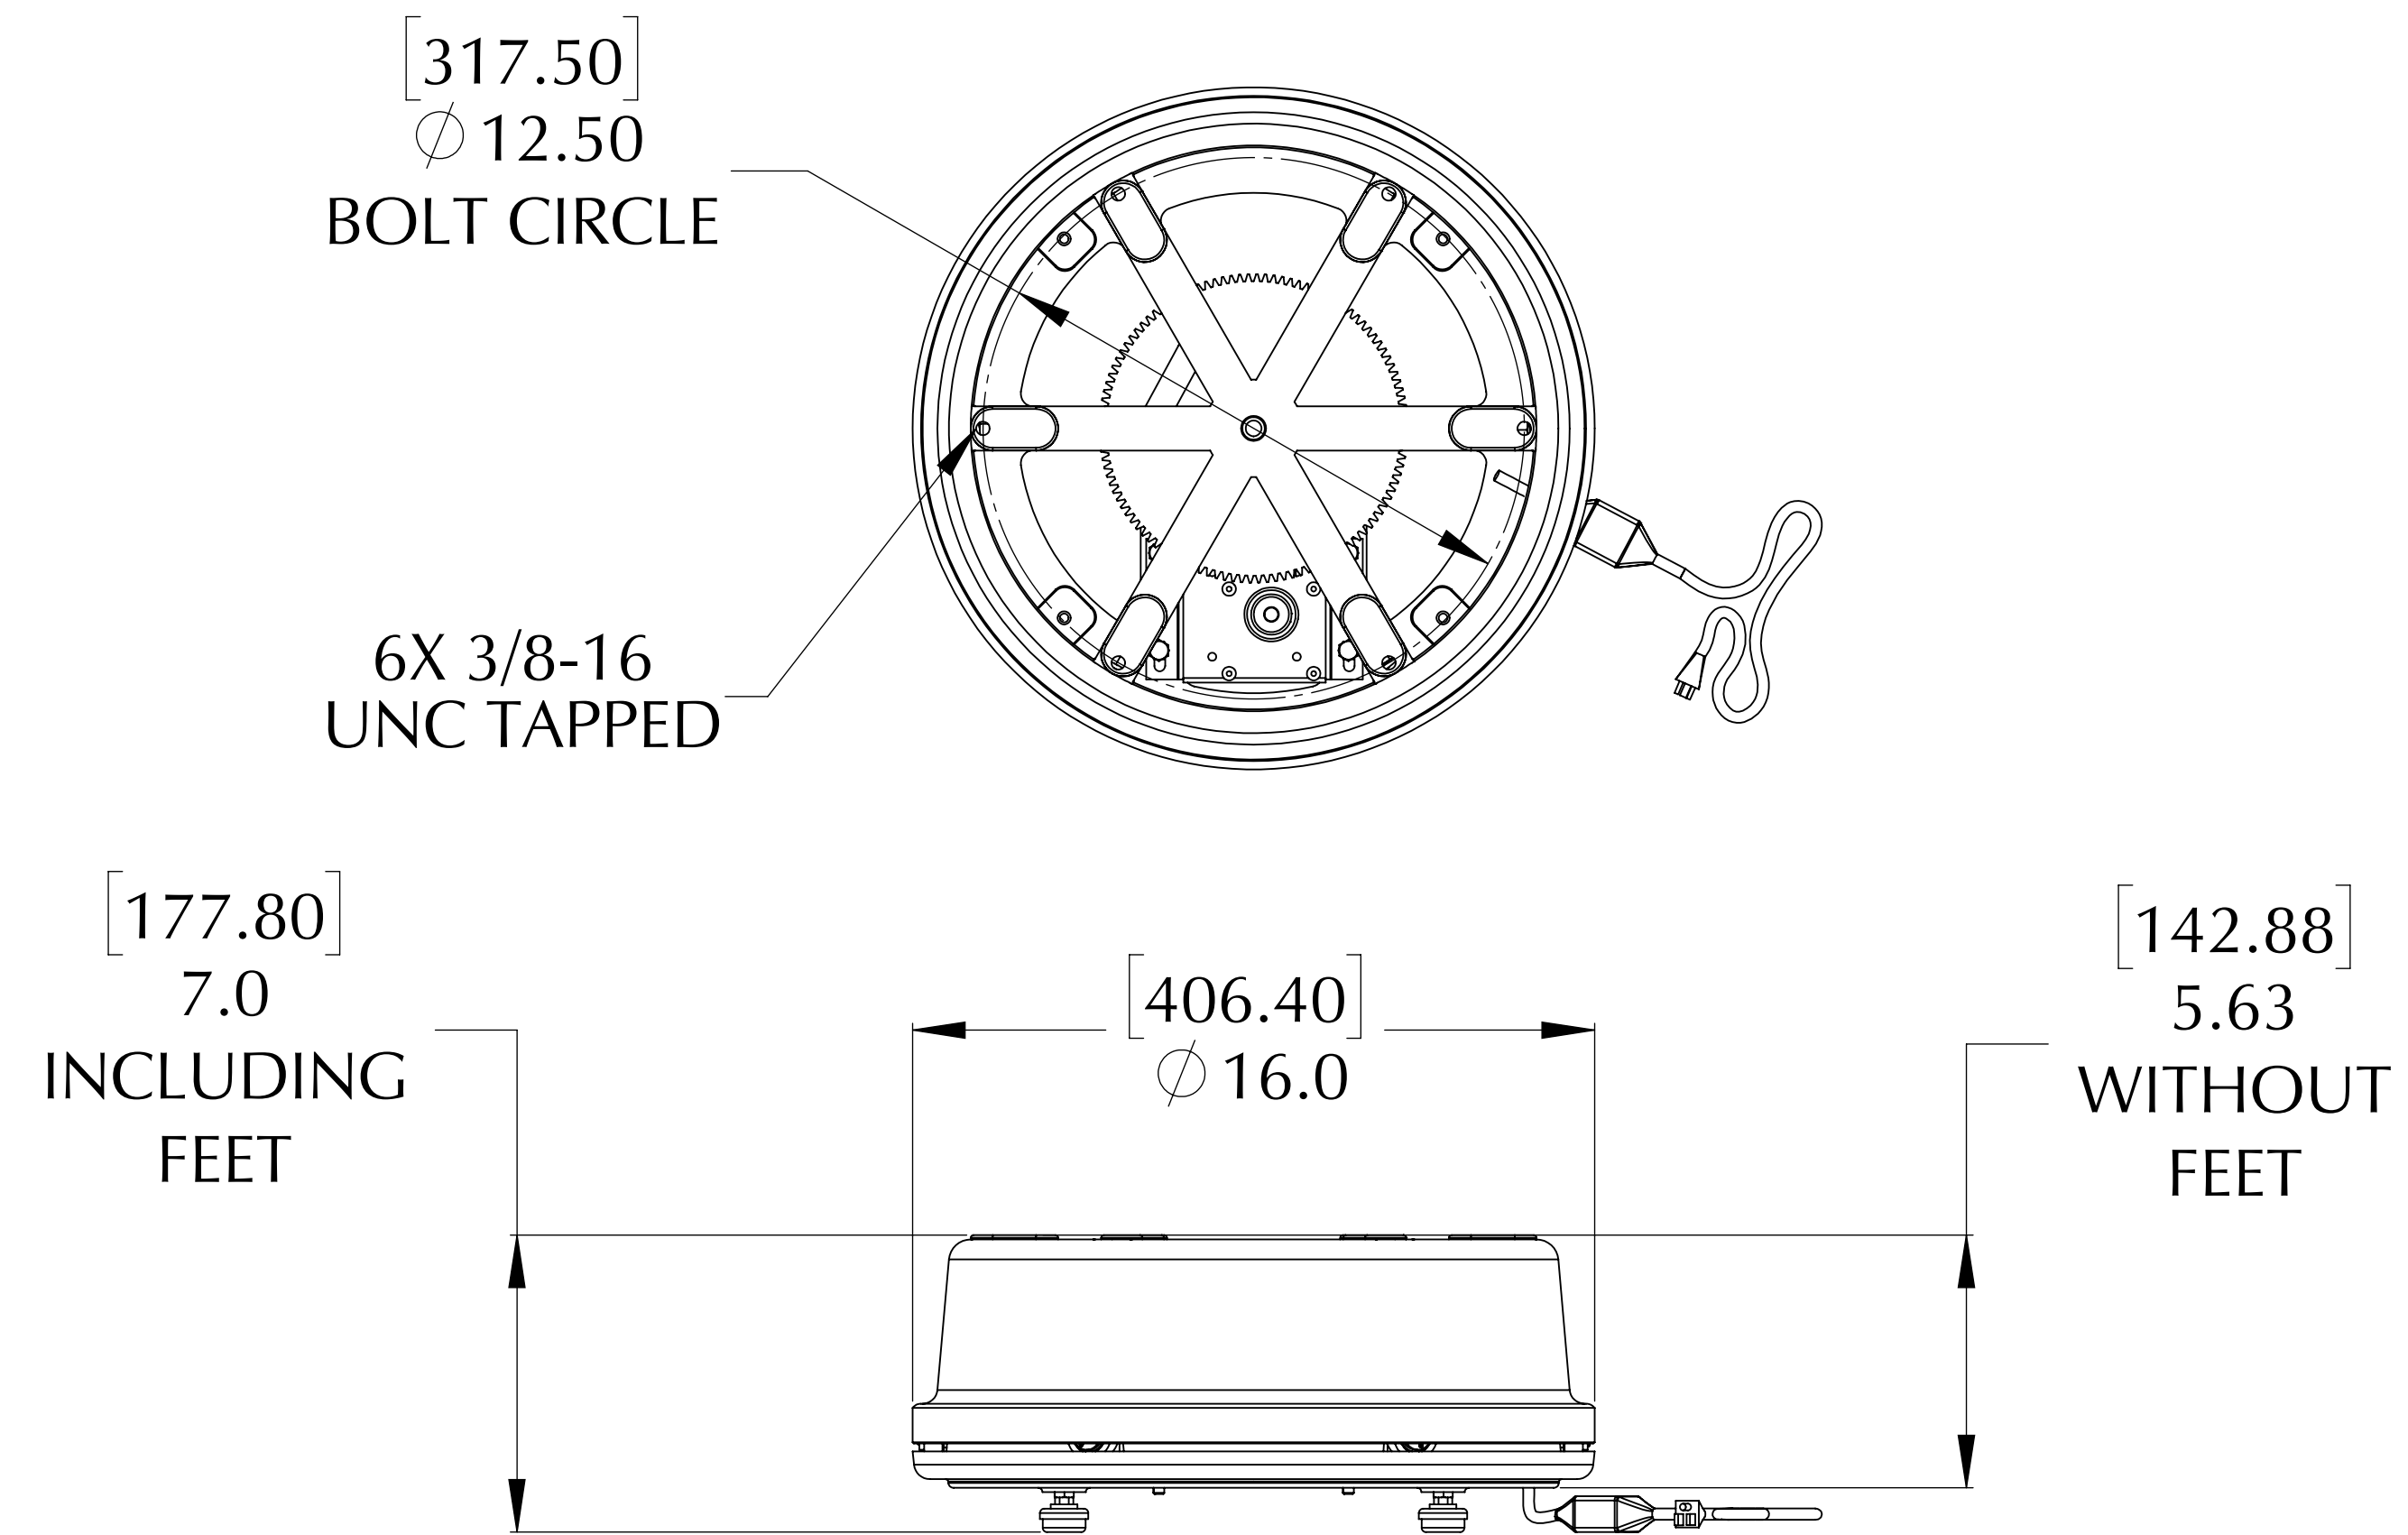

IR-600 Less Collector Ring

Part Number: 156006 021HD

Even with the exact same outside dimensions, the IR-600 turntables are a step up from the IR-300. It's what's on the inside that counts! Additional support bearings combined with a robust spur gear drive allow the IR-600 to easily rotate large displays weighing up to 600 lbs.

Hanging Weight Capacity.....none
 Compressive Weight Capacity.....600 lbs [272.2 kg]
 Max Display Size.....6' x 6' [1.8m x 1.8m]
 Standard RPM.....2
 Torque Output @ 2 RPM.....45 in-lbs [5.1 Nm]
 Motor Draw.....0.1A (12 watts)
 Safety Clutch.....Standard Feature
 Shipping Weight.....23 lbs [10.4 kg]