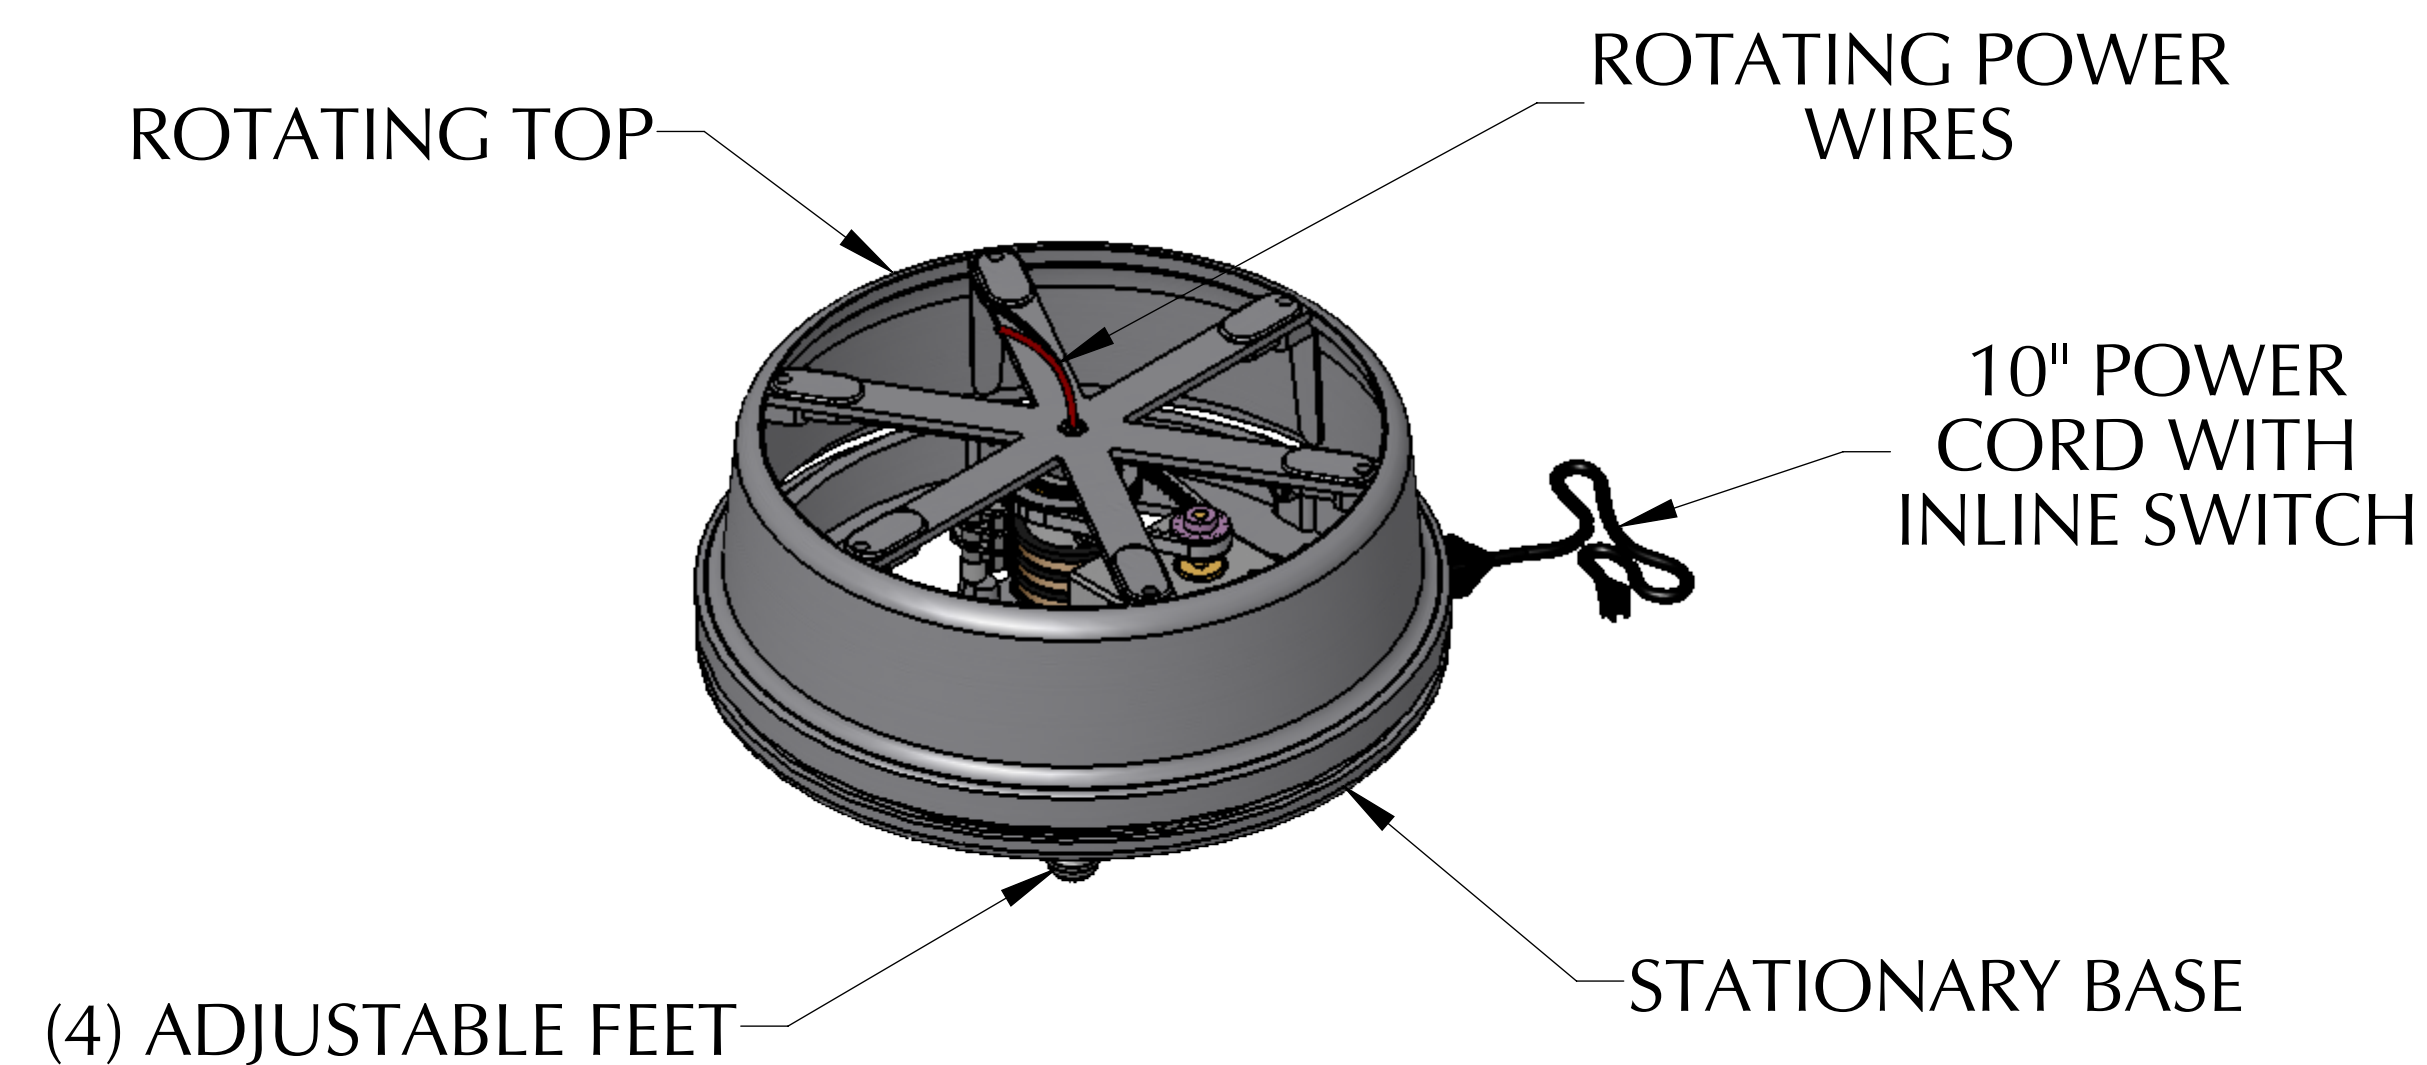

# IR-300 With Collector Ring

Part Number: 156005 221HD

The IR-300 turntables have been designed with reliability, stability and ruggedness in mind. The sizable 14-inch (35.56 cm) top rotates on precision nylon tapered roller wheels. Six 3/8 threaded boltholes in the top allow for a larger turntable top to be easily attached.

Hanging Weight Capacity.....none  
 Compressive Weight Capacity.....300 lbs [136.1 kg]  
 Max Display Size.....4' x 4' [1.2m x 1.2m]  
 Standard RPM.....2  
 Torque Output @ 2 RPM.....40 in-lbs [4.5 Nm]  
 Motor Draw.....0.1A (12 watts)  
 Safety Clutch.....Standard Feature  
 Collector Ring Capacity.....15A at 115 V  
 Shipping Weight.....23 lbs [10.4 kg]