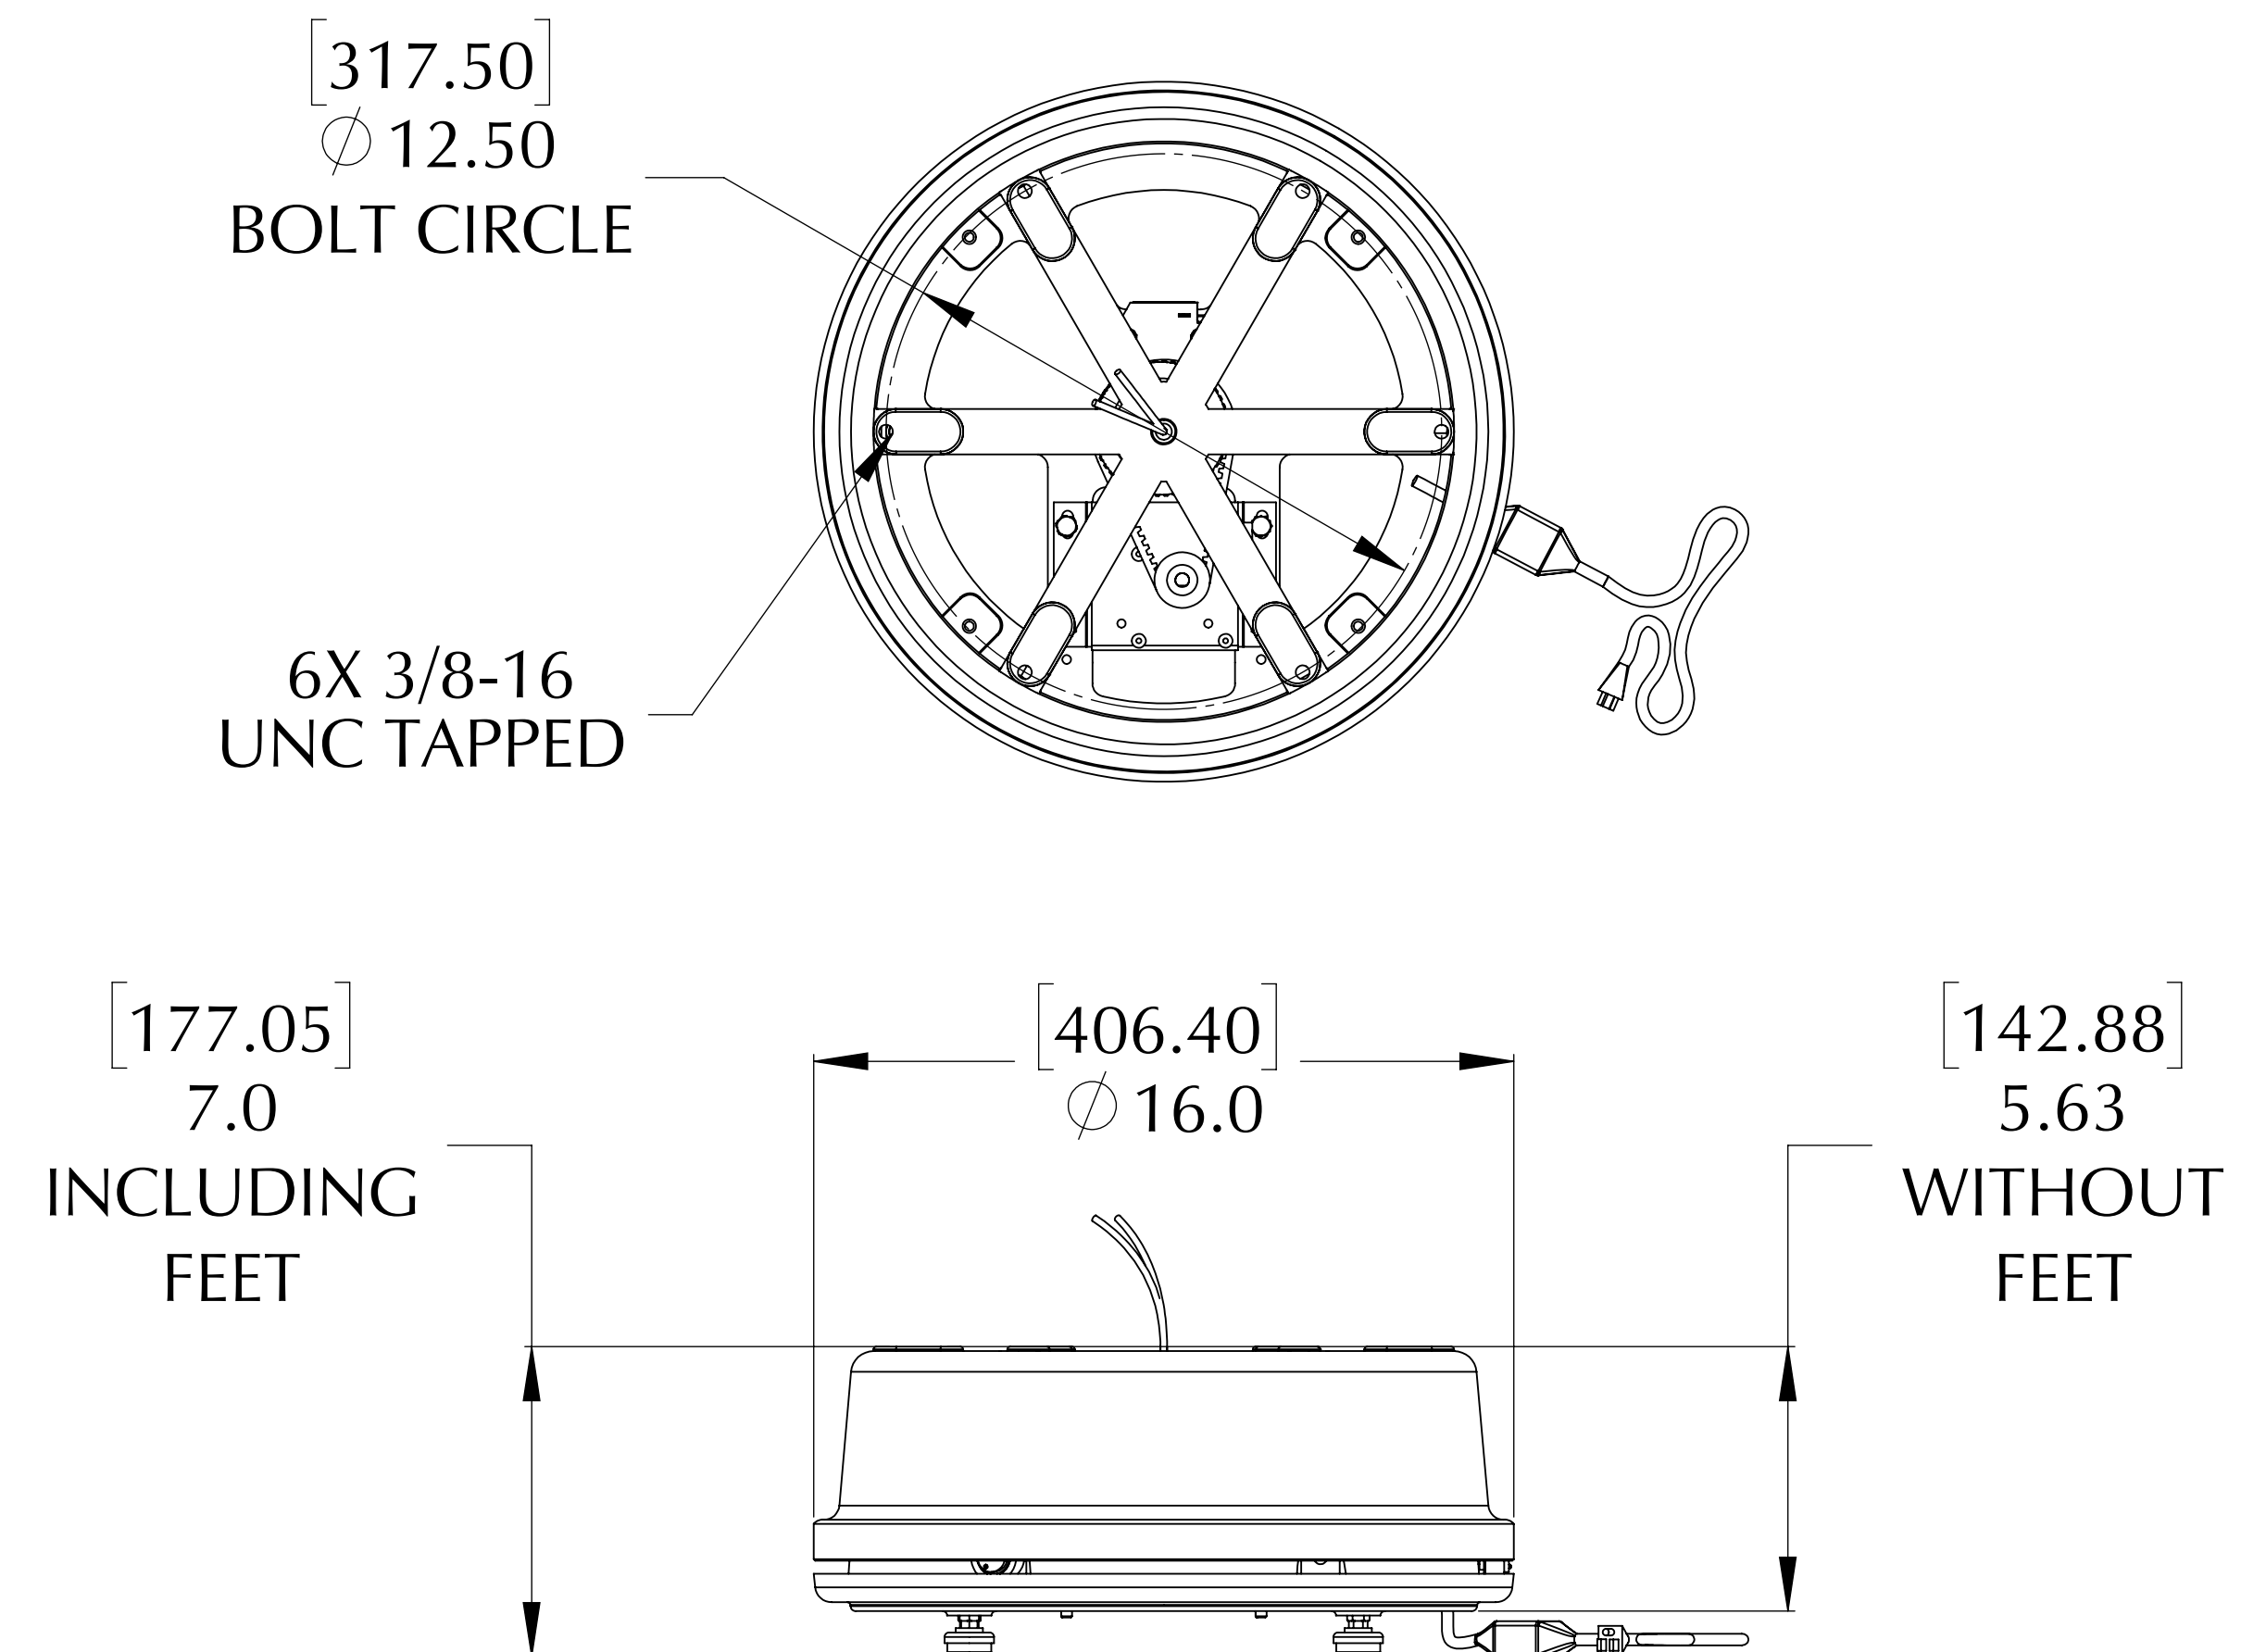

# IR-300 With Collector Ring

Part Number: 156005 221HD

The IR-300 turntables have been designed with reliability, stability and ruggedness in mind. The sizable 14-inch (35.56 cm) top rotates on precision nylon tapered roller wheels. Six 3/8 threaded boltholes in the top allow for a larger turntable top to be easily attached.

Hanging Weight Capacity.....none  
 Compressive Weight Capacity.....300 lbs [136.1 kg]  
 Max Display Size.....4' x 4' [1.2m x 1.2m]  
 Standard RPM.....2  
 Torque Output @ 2 RPM.....40 in-lbs [4.5 Nm]  
 Motor Draw.....0.1A (12 watts)  
 Safety Clutch.....Standard Feature  
 Collector Ring Capacity.....15A at 115 V  
 Shipping Weight.....23 lbs [10.4 kg]