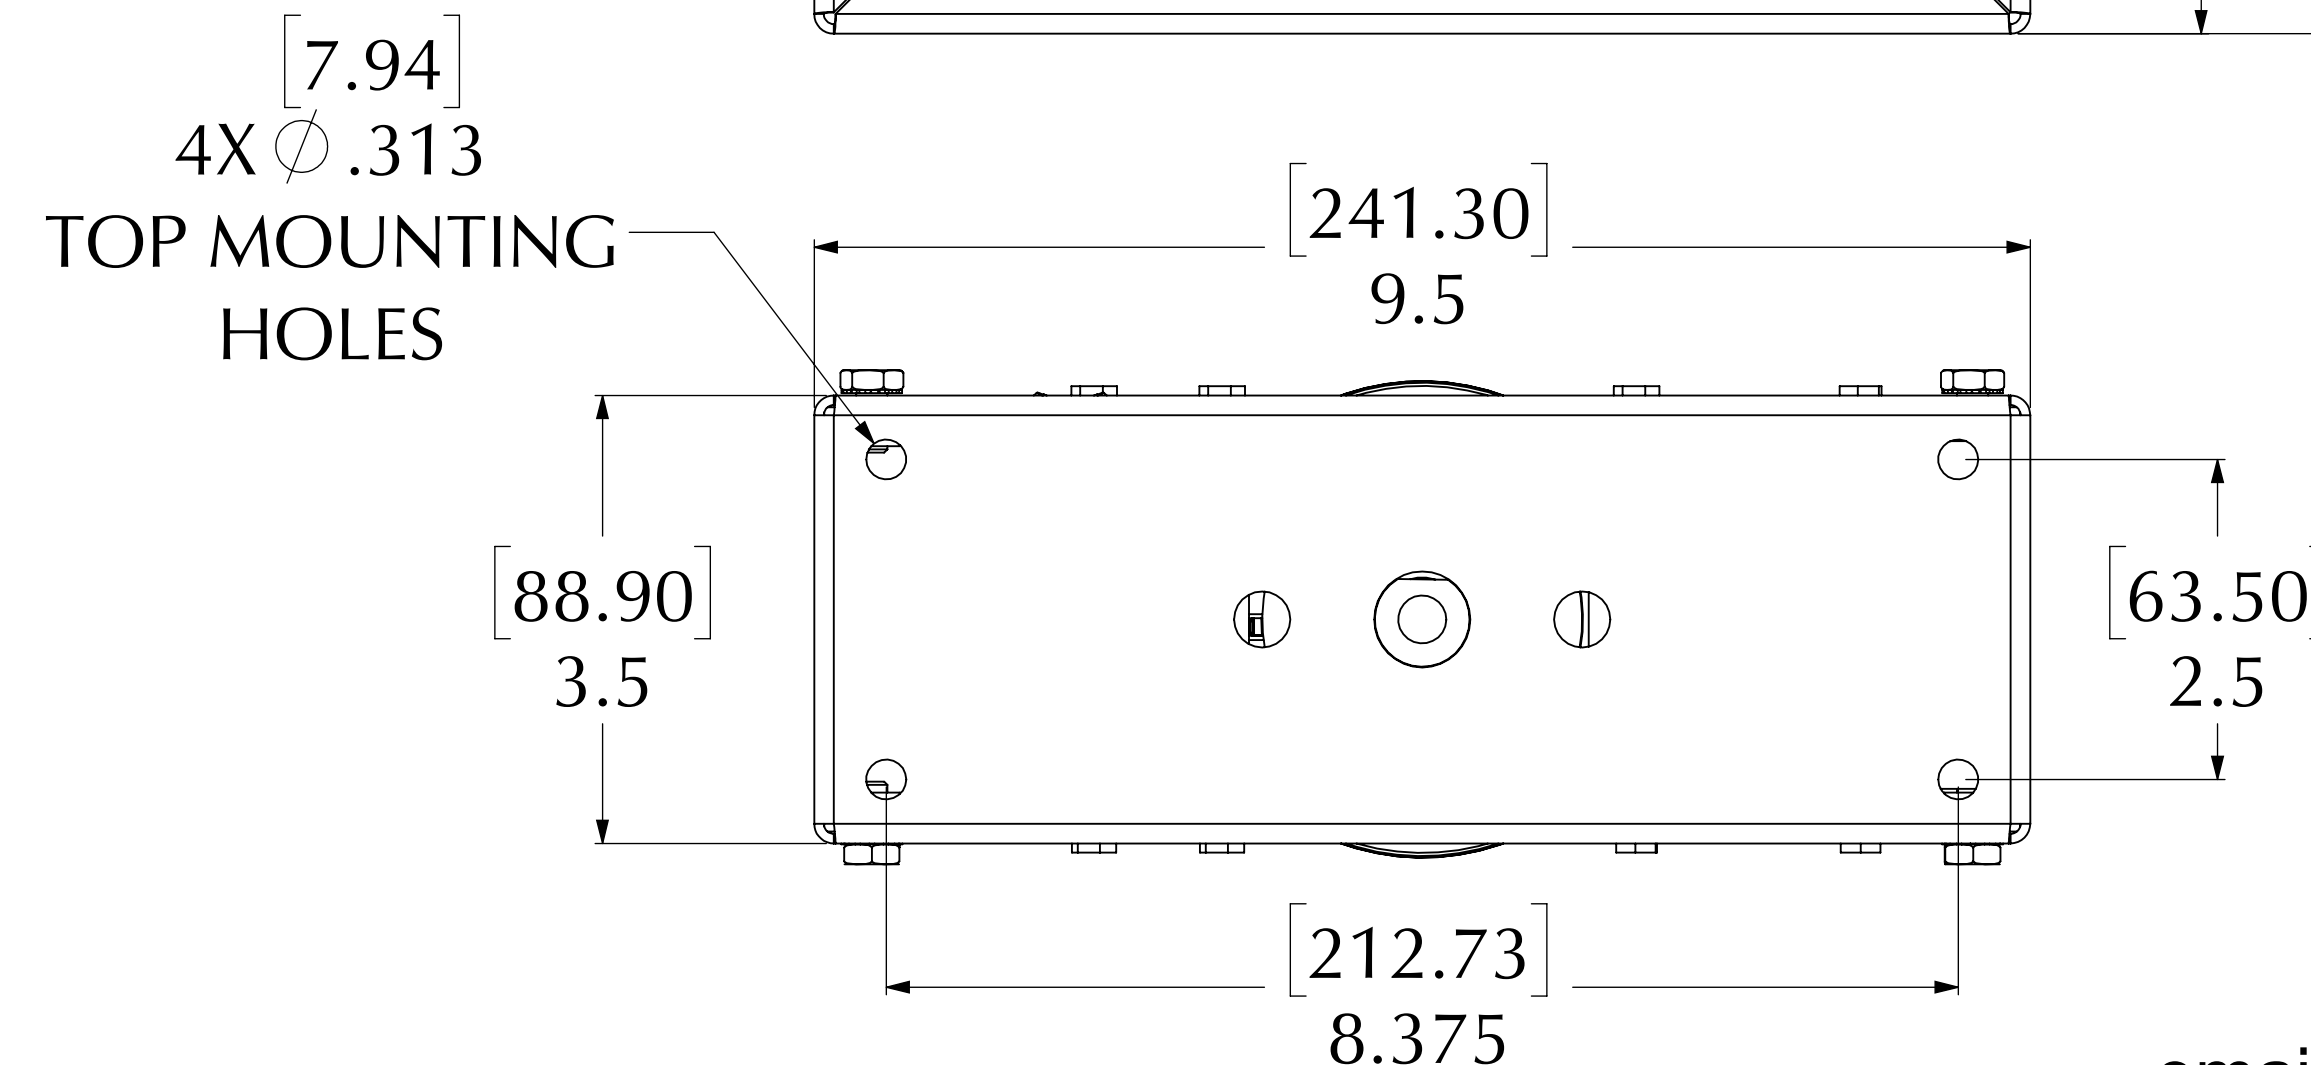

IG-4 With Collector Ring

Part Number 150001 321HD

A compact yet powerful rotator that gives attraction to any indoor sign or display. This is a step up in size and power from the IG-2 with an ultra quiet, heavy-duty motor. Mount this unit on the ceiling, floor or wall and enjoy the benefits of generating eye-catching movement.

- Hanging Weight Capacity.....200 lbs [90 kg]
- Compressive Weight Capacity.....300 lbs [136 kg]
- Max Display Size.....4' x 4' [1.2 m x 1.2 m]
- Standard RPM.....2
- Torque Output @ 2 RPM.....39 in-lbs [4.4 Nm]
- Motor Draw.....0.1A (12 watts)
- Safety Clutch.....Standard Feature
- Collector Ring Capacity.....15A at 115VAC
- Shipping Weight.....12 lbs [5.5 kg]