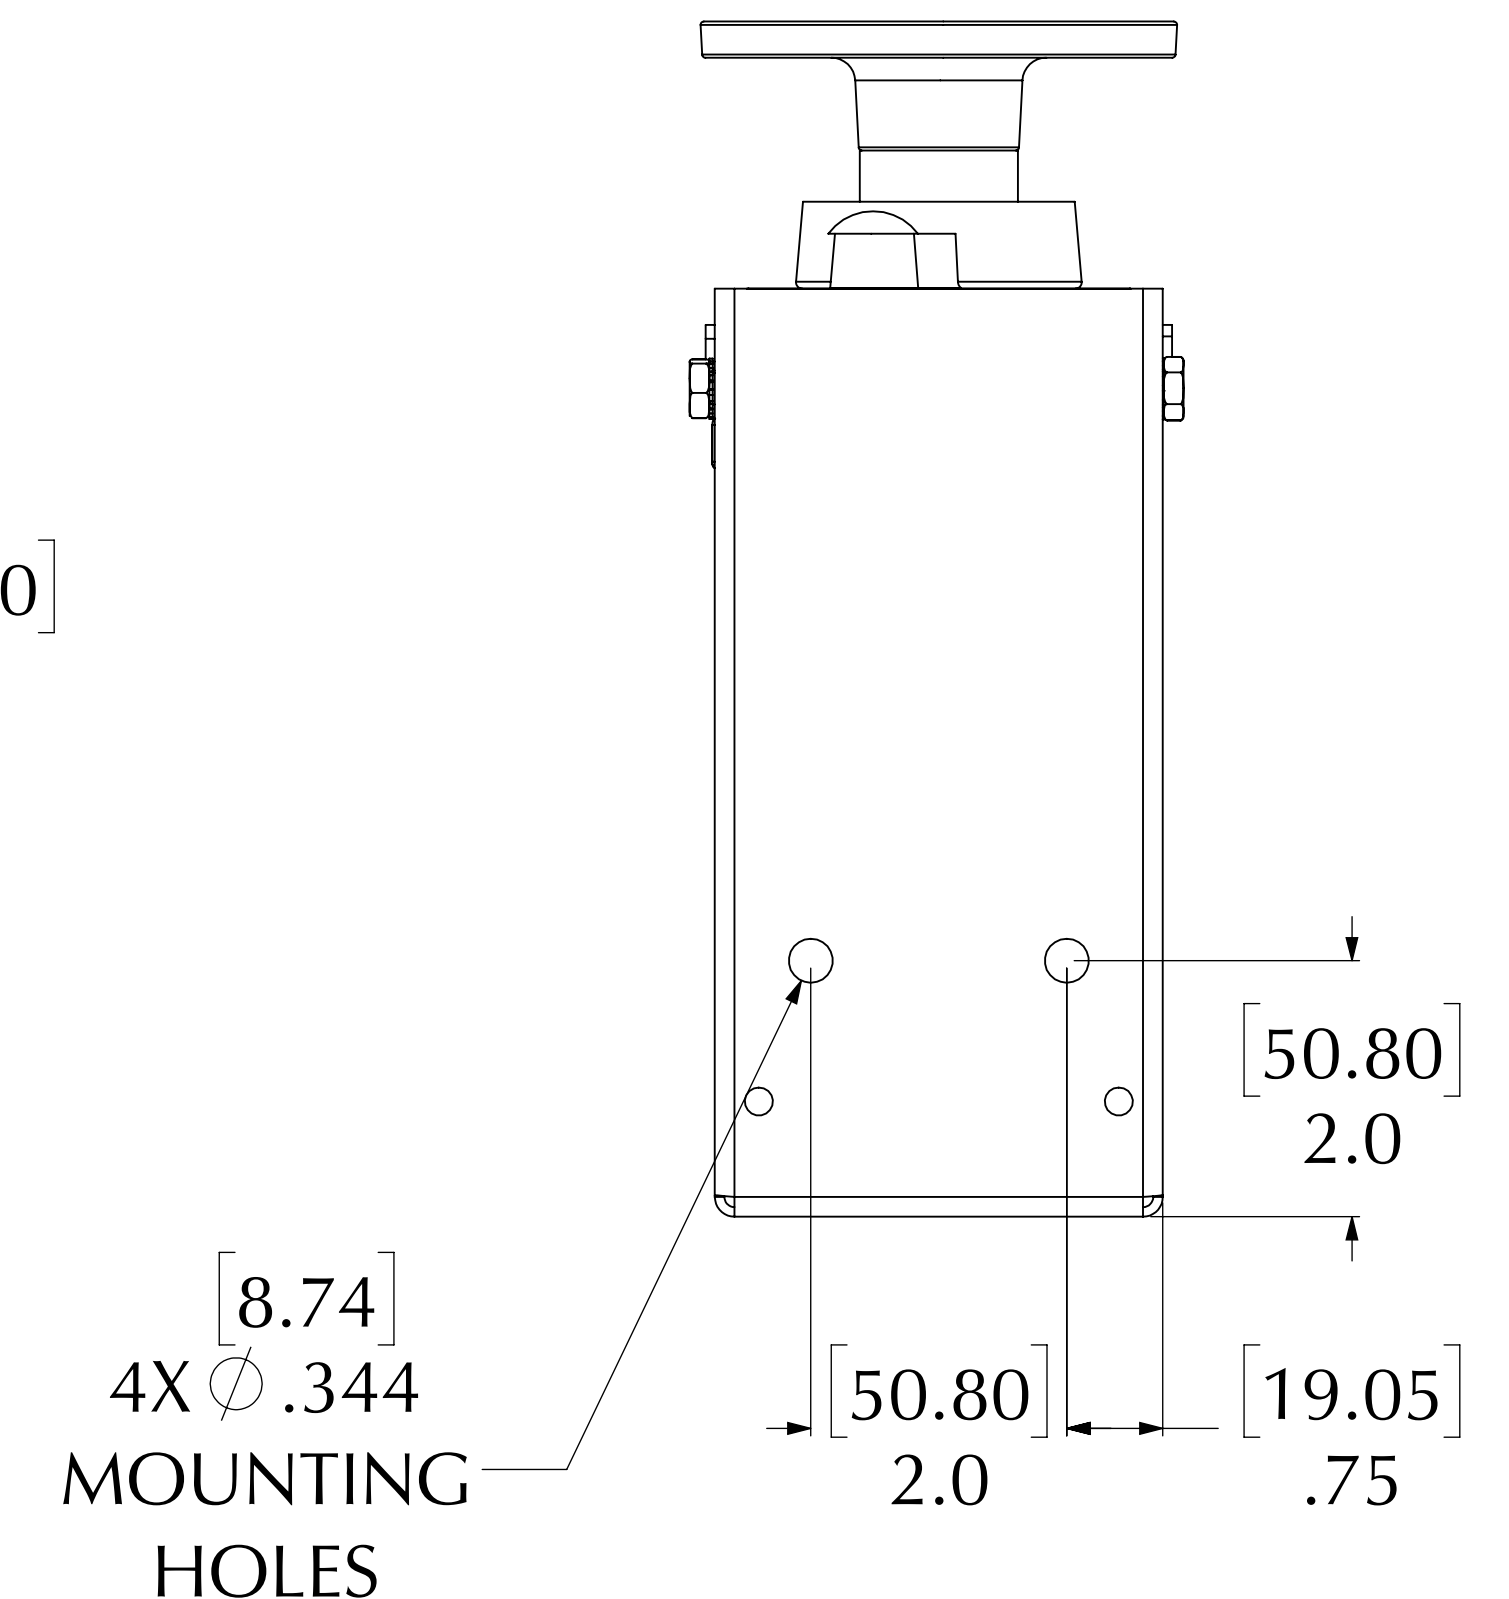

IG-4 With Collector Ring

Part Number 150001 321HD

A compact yet powerful rotator that gives attraction to any indoor sign or display. This is a step up in size and power from the IG-2 with an ultra quiet, heavy-duty motor. Mount this unit on the ceiling, floor or wall and enjoy the benefits of generating eye-catching movement.

- Hanging Weight Capacity.....200 lbs [90 kg]
- Compressive Weight Capacity.....300 lbs [136 kg]
- Max Display Size.....4' x 4' [1.2 m x 1.2 m]
- Standard RPM.....2
- Torque Output @ 2 RPM.....39 in-lbs [4.4 Nm]
- Motor Draw.....0.1A (12 watts)
- Safety Clutch.....Standard Feature
- Collector Ring Capacity.....15A at 115VAC
- Shipping Weight.....12 lbs [5.5 kg]