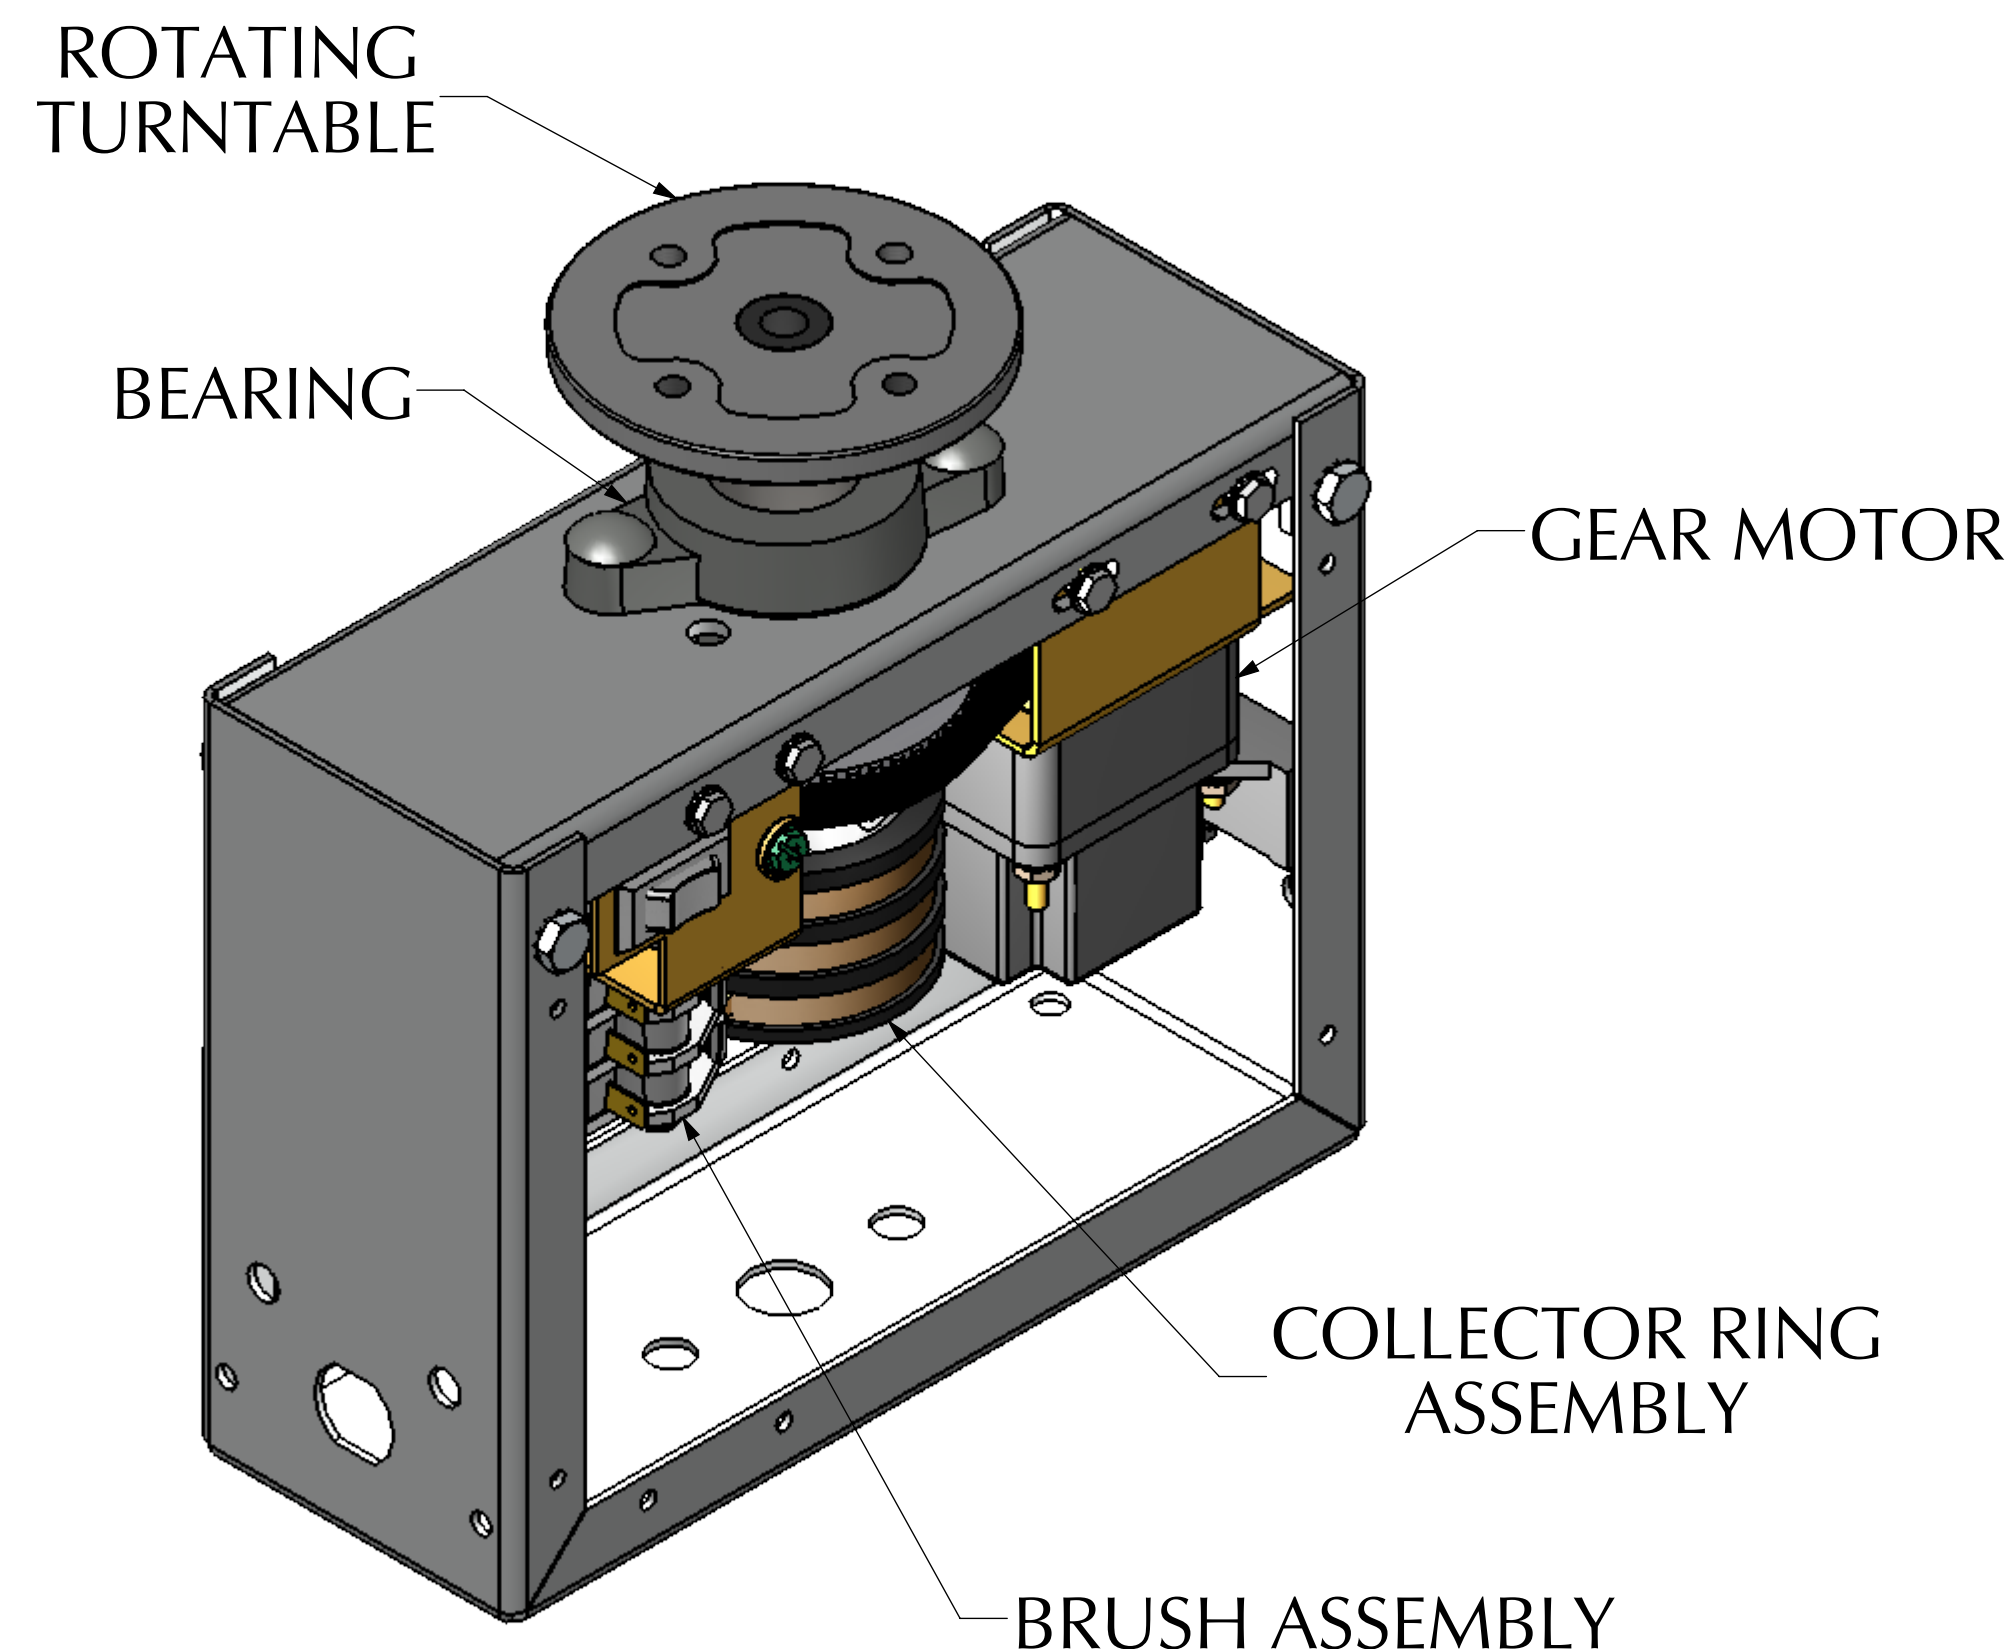

IG-4 With Collector Ring

Part Number 150001 321HD

A compact yet powerful rotator that gives attraction to any indoor sign or display. This is a step up in size and power from the IG-2 with an ultra quiet, heavy-duty motor. Mount this unit on the ceiling, floor or wall and enjoy the benefits of generating eye-catching movement.

- Hanging Weight Capacity.....200 lbs [90 kg]
- Compressive Weight Capacity.....300 lbs [136 kg]
- Max Display Size.....4' x 4' [1.2 m x 1.2 m]
- Standard RPM.....2
- Torque Output @ 2 RPM.....39 in-lbs [4.4 Nm]
- Motor Draw.....0.1A (12 watts)
- Safety Clutch.....Standard Feature
- Collector Ring Capacity.....15A at 115VAC
- Shipping Weight.....12 lbs [5.5 kg]