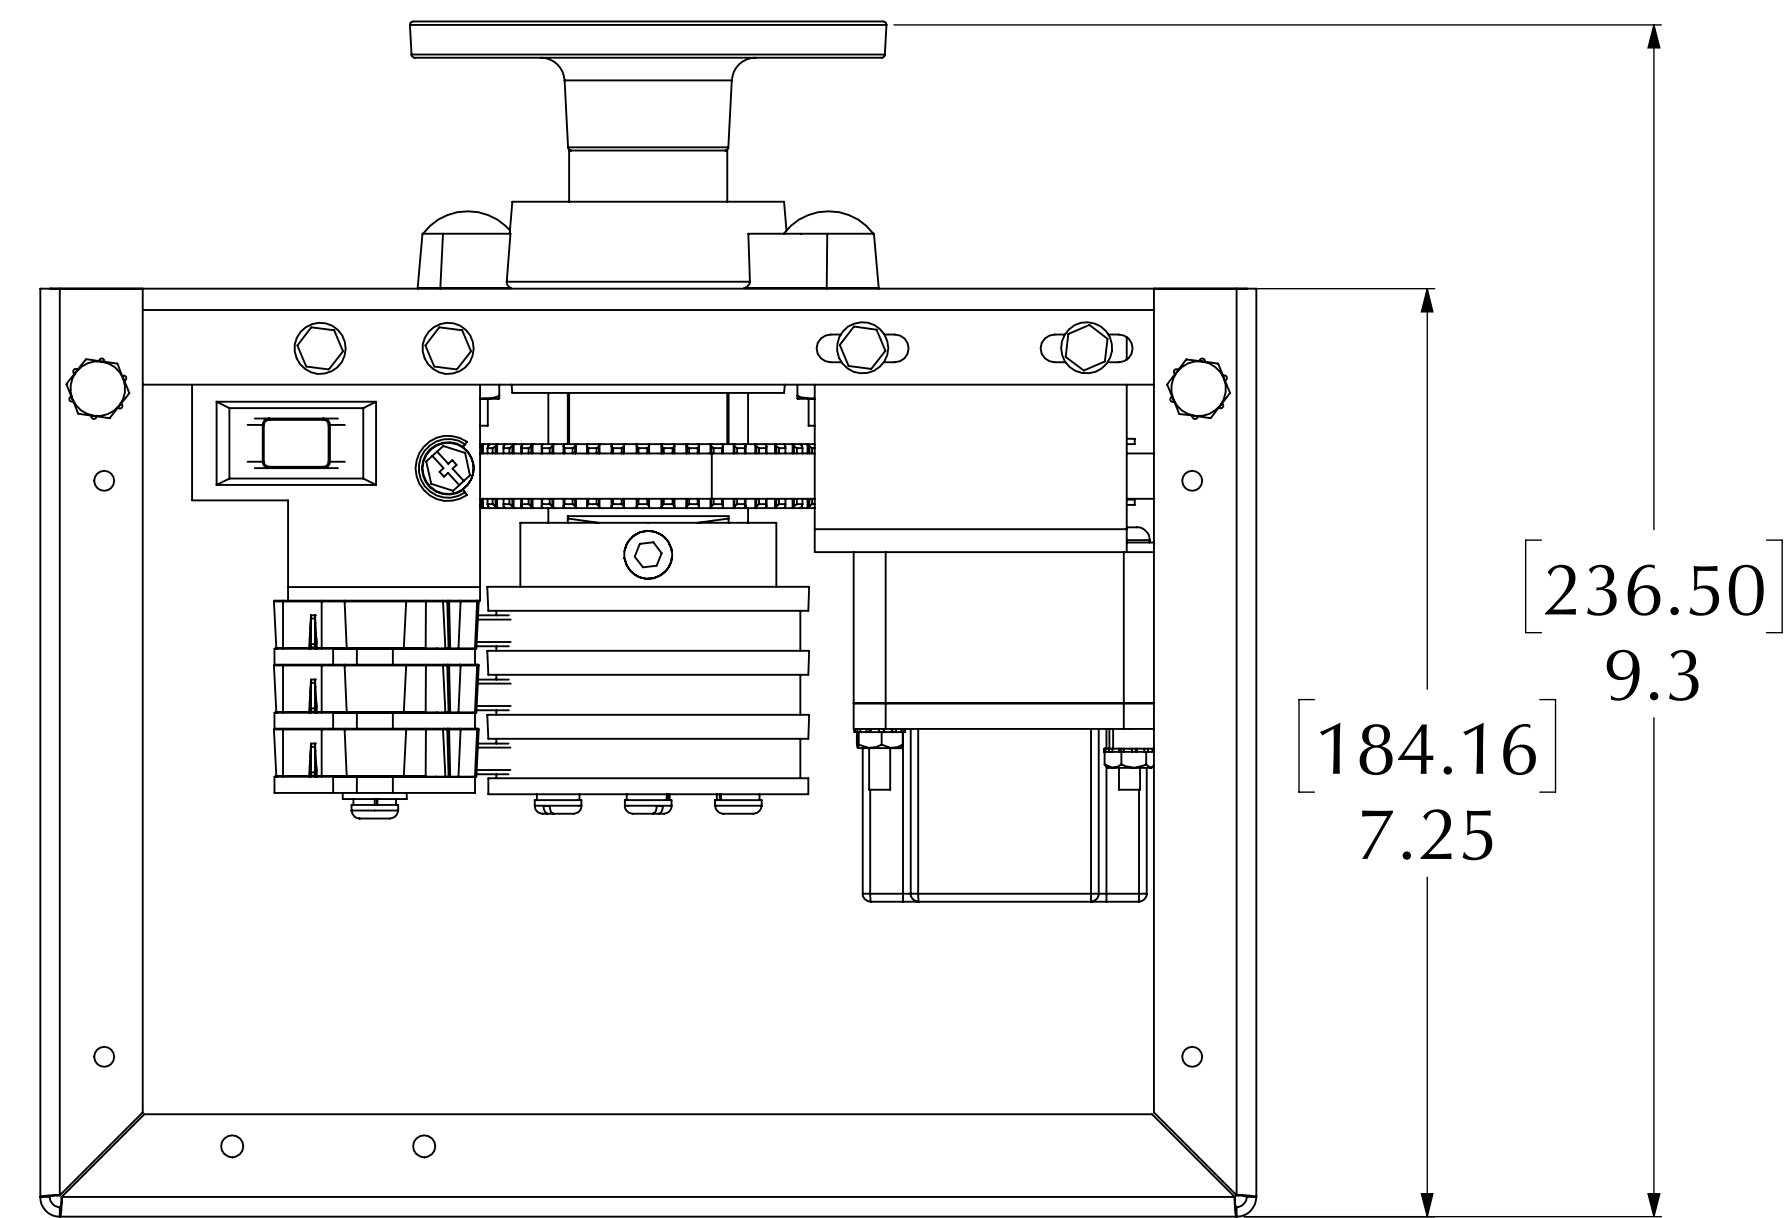

IG-4 With Collector Ring

Part Number 150001 321HD

A compact yet powerful rotator that gives attraction to any indoor sign or display. This is a step up in size and power from the IG-2 with an ultra quiet, heavy-duty motor. Mount this unit on the ceiling, floor or wall and enjoy the benefits of generating eye-catching movement.

- Hanging Weight Capacity.....200 lbs [90 kg]
- Compressive Weight Capacity.....300 lbs [136 kg]
- Max Display Size.....4' x 4' [1.2 m x 1.2 m]
- Standard RPM.....2
- Torque Output @ 2 RPM.....39 in-lbs [4.4 Nm]
- Motor Draw.....0.1A (12 watts)
- Safety Clutch.....Standard Feature
- Collector Ring Capacity.....15A at 115VAC
- Shipping Weight.....12 lbs [5.5 kg]