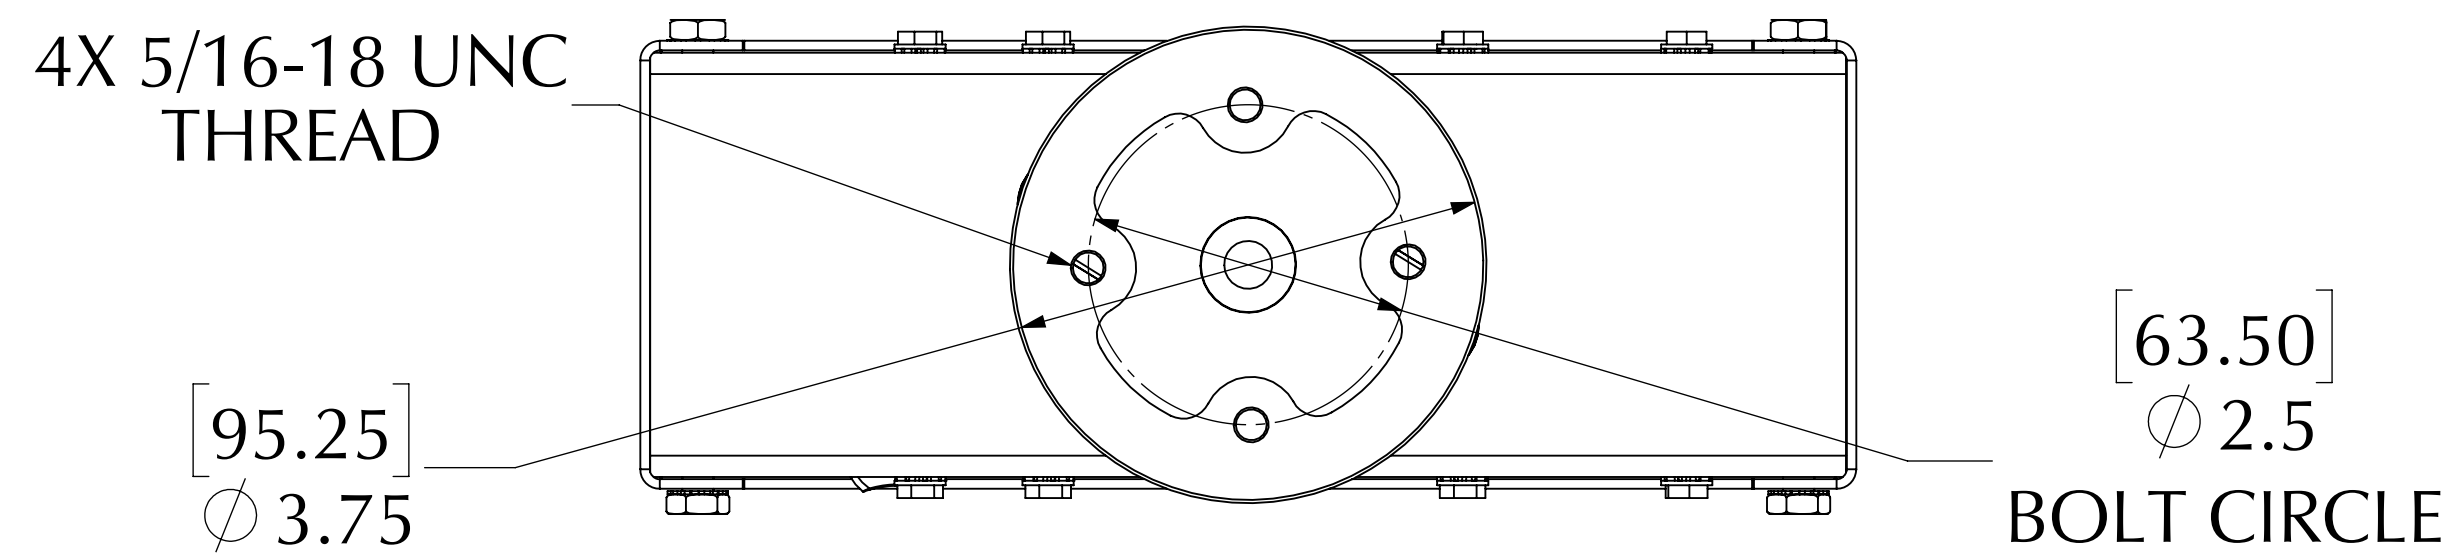

IG-4 With Collector Ring

Part Number 150001 321HD

A compact yet powerful rotator that gives attraction to any indoor sign or display. This is a step up in size and power from the IG-2 with an ultra quiet, heavy-duty motor. Mount this unit on the ceiling, floor or wall and enjoy the benefits of generating eye-catching movement.

- Hanging Weight Capacity.....200 lbs [90 kg]
- Compressive Weight Capacity.....300 lbs [136 kg]
- Max Display Size.....4' x 4' [1.2 m x 1.2 m]
- Standard RPM.....2
- Torque Output @ 2 RPM.....39 in-lbs [4.4 Nm]
- Motor Draw.....0.1A (12 watts)
- Safety Clutch.....Standard Feature
- Collector Ring Capacity.....15A at 115VAC
- Shipping Weight.....12 lbs [5.5 kg]