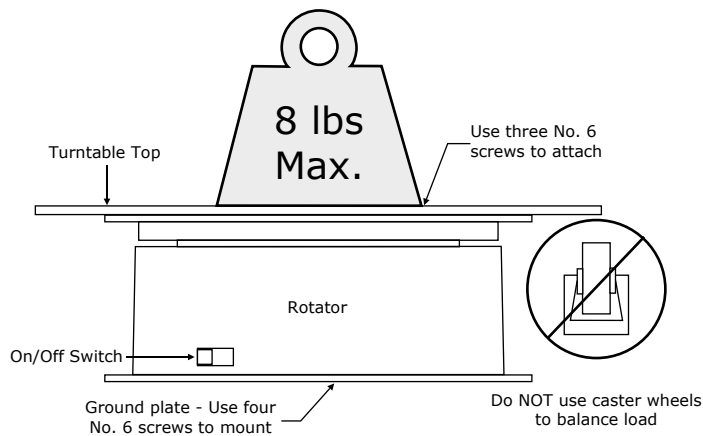

Model B-8 and B-8 Base

Installation and Maintenance Instructions

Questions? Call 800-657-2650 for help

For ALL installations:

- Display or sign load **MUST** be balanced.
- Do **NOT** use stabilizer casters or wheels.
- Do **NOT** exceed rated capacity of unit.

Display or Sign mounted on TOP of Rotator:

Rotator Without Base:

- Maximum compressive weight = 8 lbs.
- Maximum recommended display size = 1' x 1"
- Larger diameter turntable top may be attached to rotator turntable.
- Weight **MUST** be balanced (add a counter weight if needed).
- Do **NOT** use caster wheels to support turntable.

Rotator With Base:

- Maximum compressive weight = 8 lbs.
- Maximum recommended display size = 1' x 1"
- Larger diameter turntable top may be attached to rotator turntable.
- Weight **MUST** be balanced (add a counter weight if needed).
- Do **NOT** use caster wheels to support turntable.
- Ground plate can be used for base mounting.