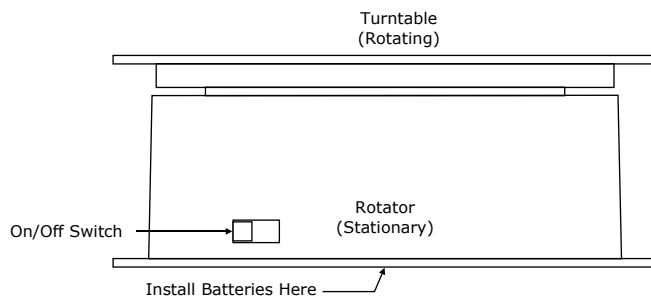

Model B-8 and B-8 Base

Electrical Connections

Questions? Call 800-657-2650 for help

 WARNING	
	Disconnect power before servicing or installing. Do not touch any electrical components while unit is connected to power source.
	Keep hands clear while operating. Read installation and maintenance instructions prior to operation.

Rotator without base (B-8)

- Use one or two D-cell batteries (Two batteries will extend life.)
- Batteries are installed in base.
- Unit will automatically run when battery/batteries are installed.

Rotator with base (B-8 Base)