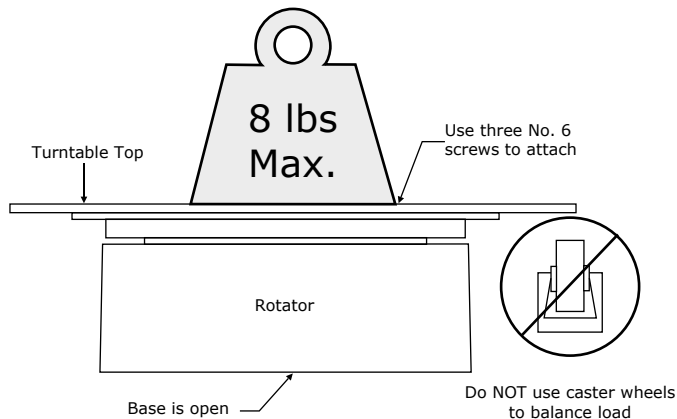

Model B-8 and B-8 Base

Installation and Maintenance Instructions

Questions? Call 800-657-2650 for help

For ALL installations:

- Display or sign load **MUST** be balanced.
- Do **NOT** use stabilizer casters or wheels.
- Do **NOT** exceed rated capacity of unit.

Display or Sign mounted on TOP of Rotator:

Rotator Without Base:

- Maximum compressive weight = 8 lbs.
- Maximum recommended display size = 1' x 1"
- Larger diameter turntable top may be attached to rotator turntable.
- Weight **MUST** be balanced (add a counter weight if needed).
- Do **NOT** use caster wheels to support turntable.

Rotator With Base:

- Maximum compressive weight = 8 lbs.
- Maximum recommended display size = 1' x 1"
- Larger diameter turntable top may be attached to rotator turntable.
- Weight **MUST** be balanced (add a counter weight if needed).
- Do **NOT** use caster wheels to support turntable.
- Ground plate can be used for base mounting.